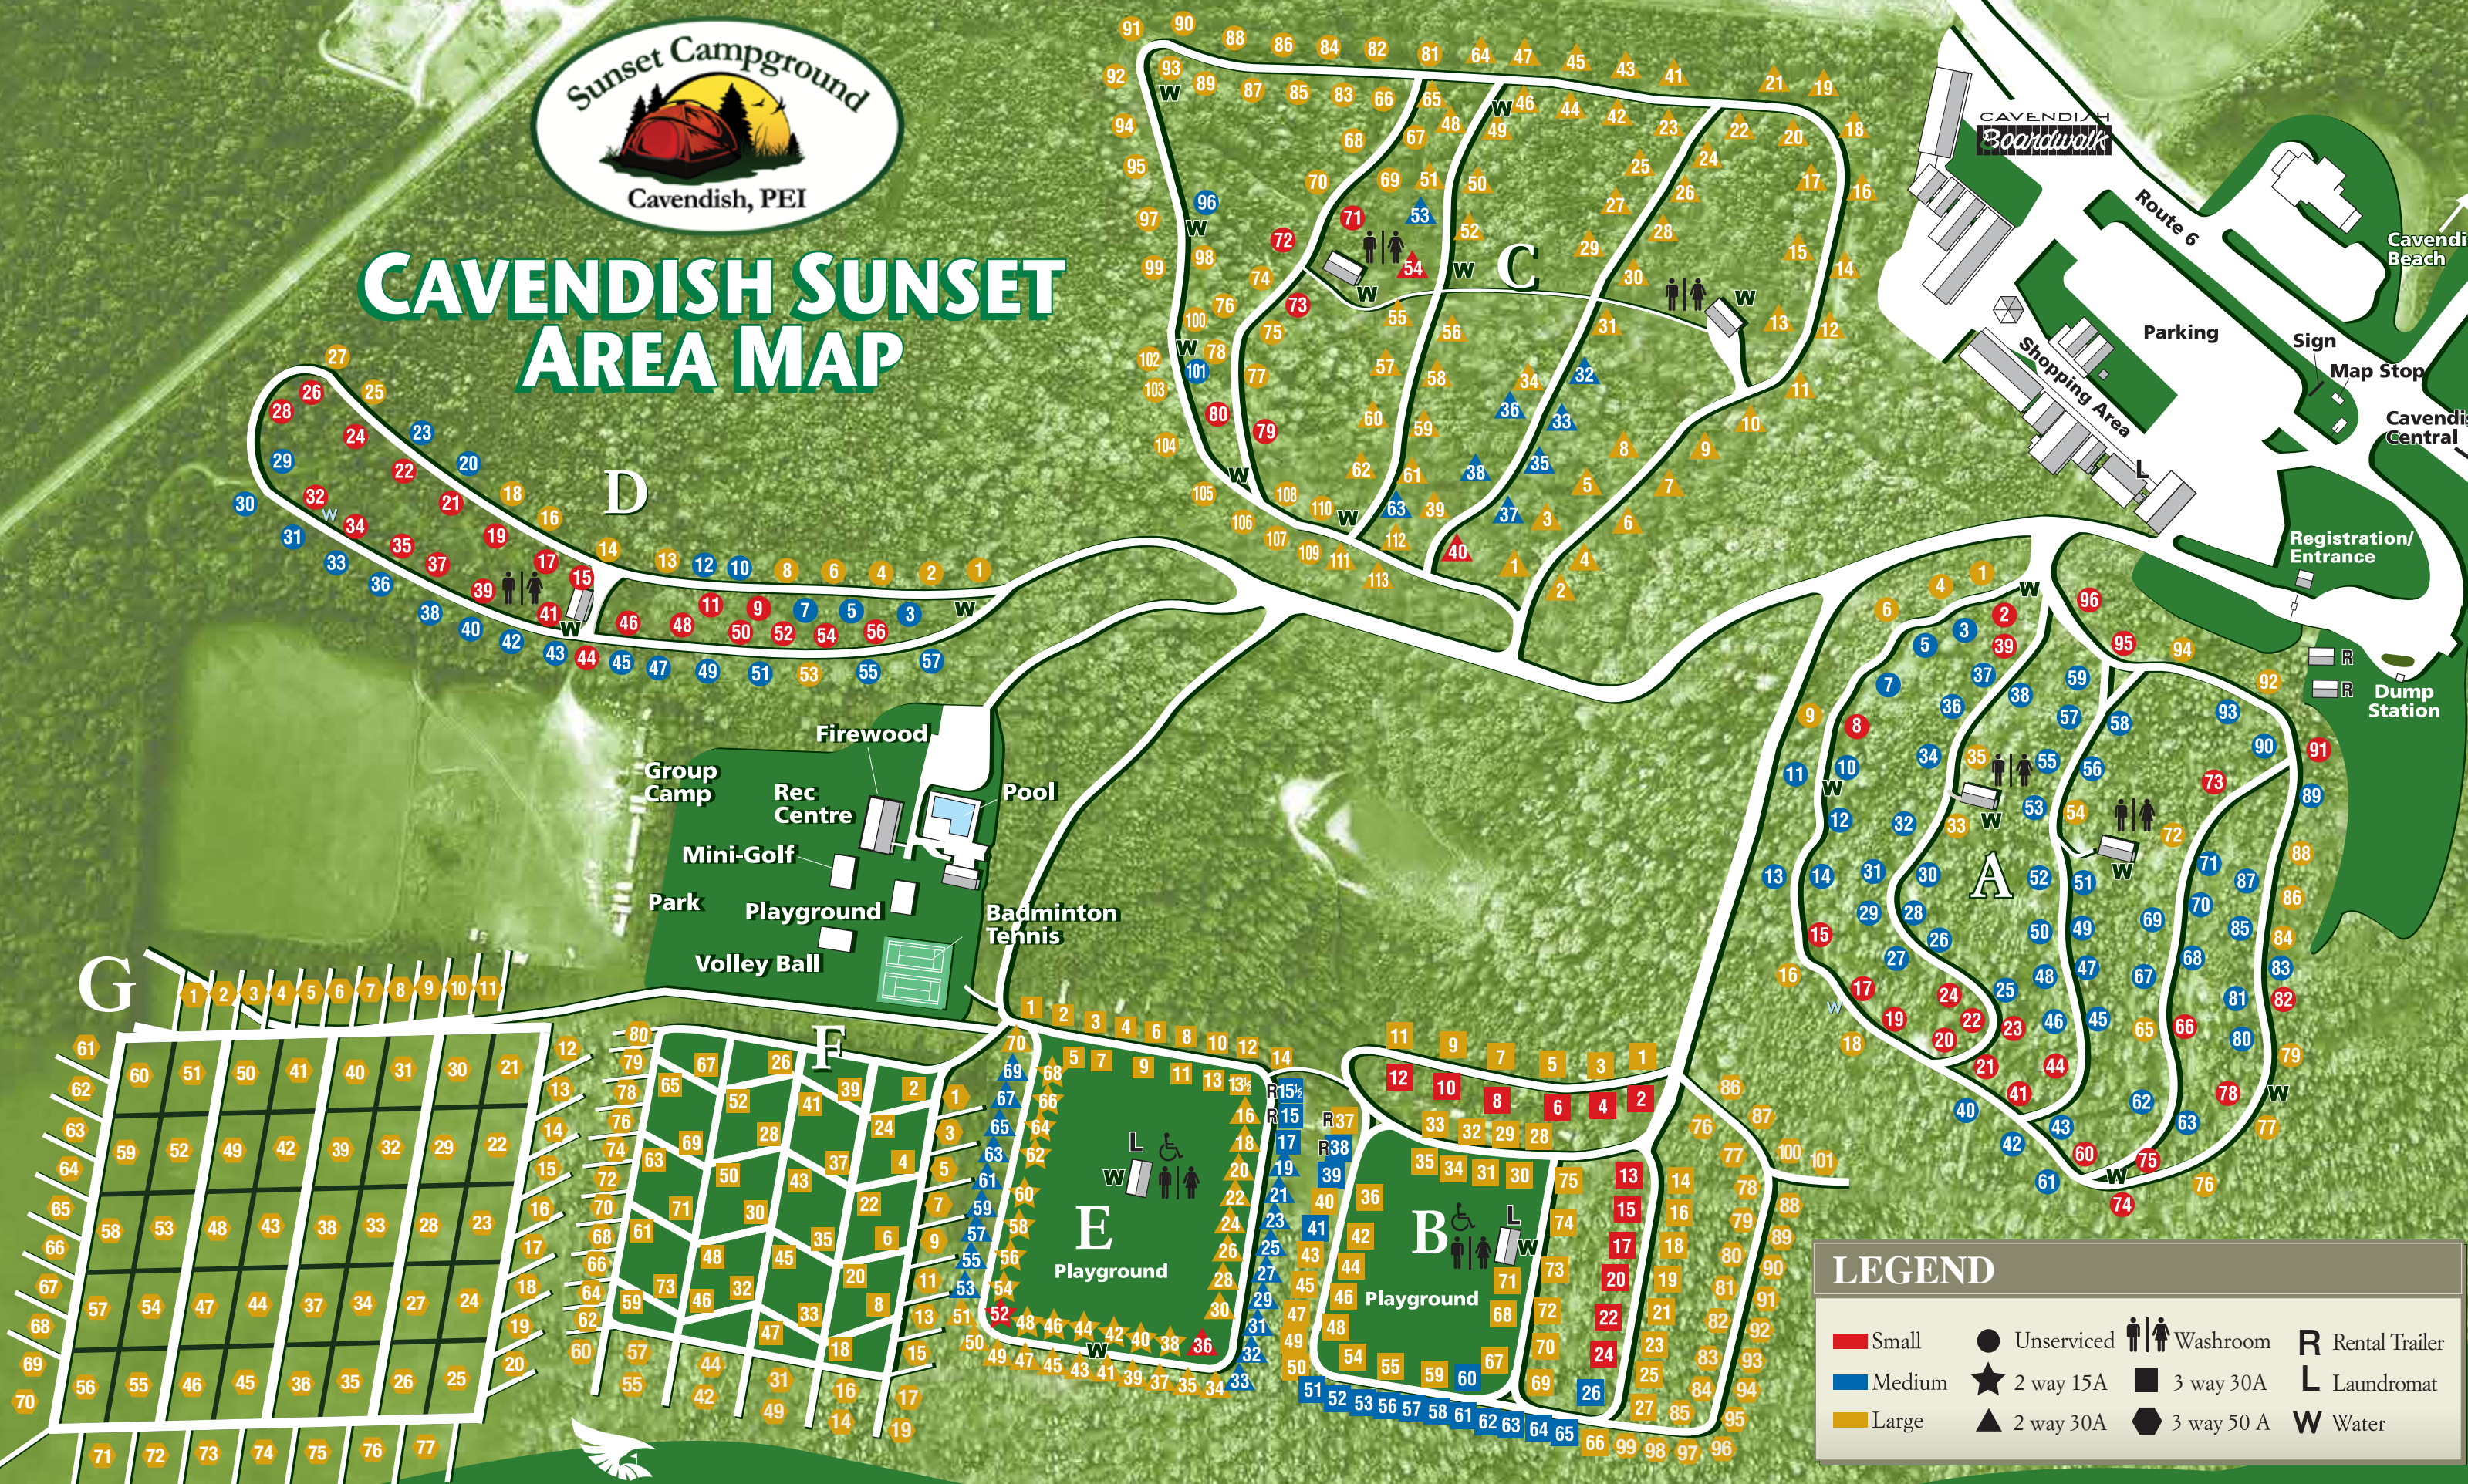

# CAVENDISH SUNSET AREA MAP

LEGEND			
<span style="color: red;">■</span> Small	● Unserviced	🚻 Washroom	R Rental Trailer
<span style="color: blue;">■</span> Medium	★ 2 way 15A	■ 3 way 30A	L Laundromat
<span style="color: orange;">■</span> Large	▲ 2 way 30A	◆ 3 way 50 A	W Water